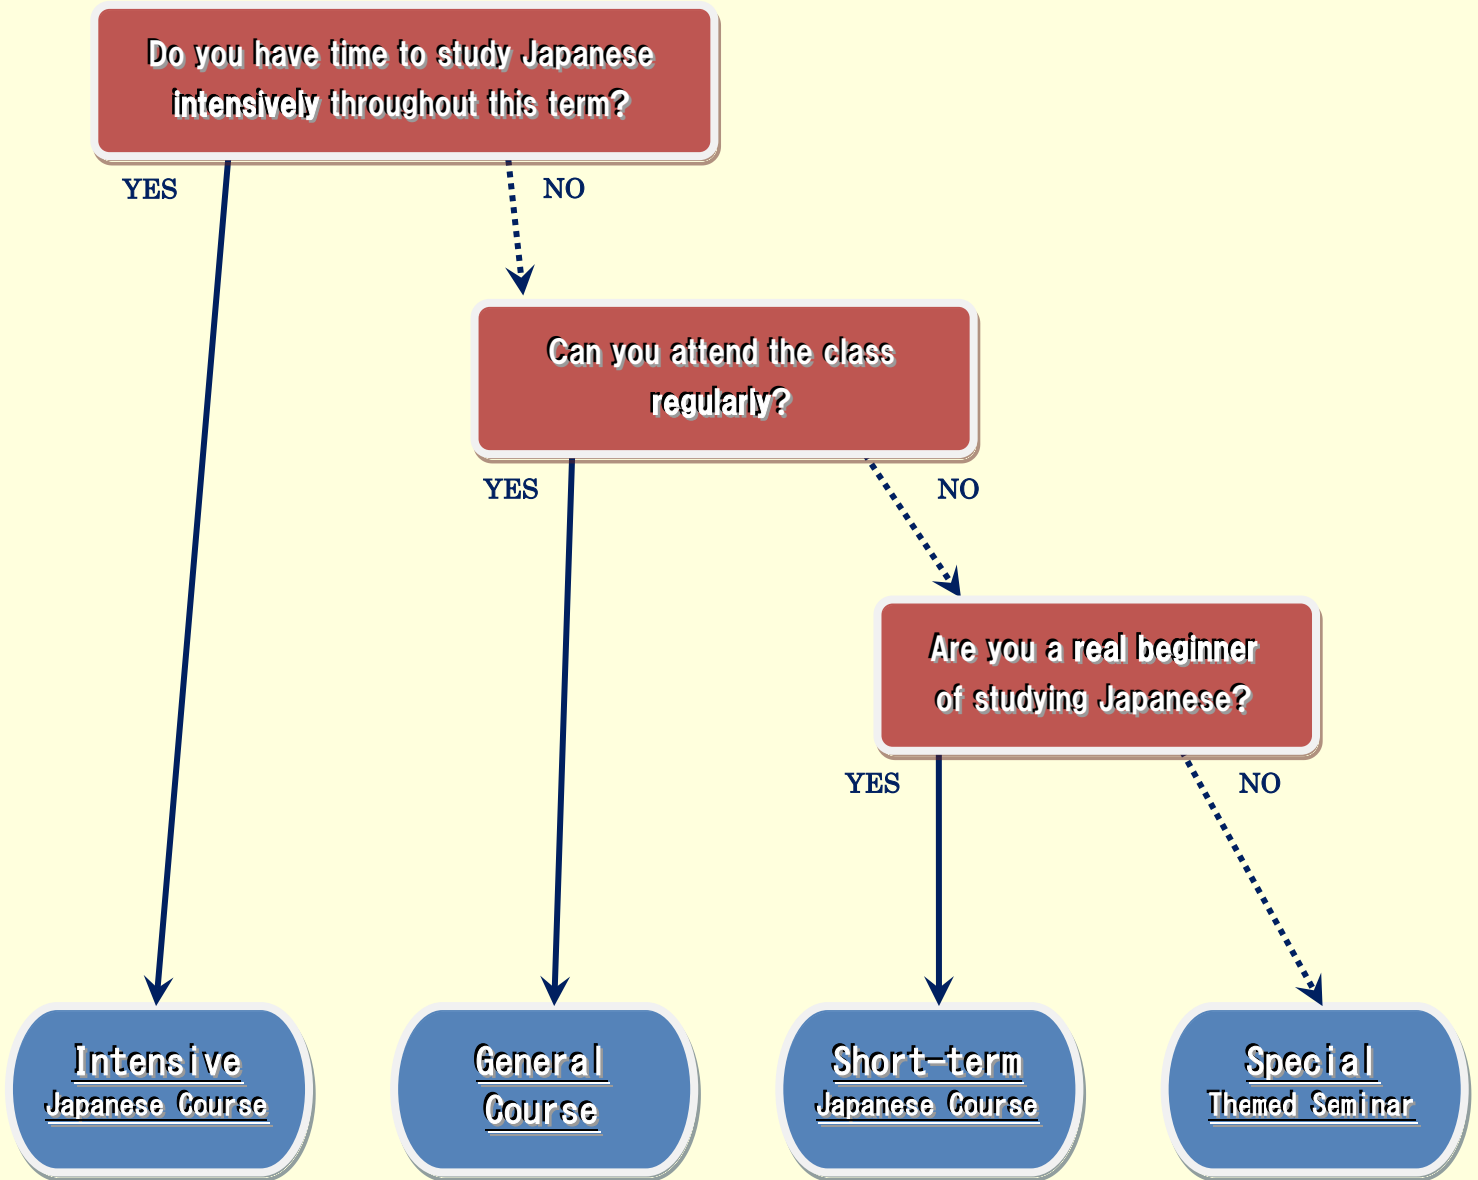

# Course Navigation

- 12 -10 lessons / week (4 lessons / week for only in upper-intermediate)
- To attend all lessons and to do every day's homework are required
- You must be able to devote your time to Japanese language learning throughout the term (13 weeks).

- 3 -2 lessons / week for <Comprehensive Japanese> (Elementary - Advanced Level)
- 1 lesson / week for <Specific Japanese>(Kanji, Intermediate Japanese for Communication, etc.)

- Course for beginners for only a week (About 10 lessons in total)

- Non-regular seminar focusing on a specific theme
- Information about the seminar will be posted each time on the Center's website.

Academic Japanese Course will be also offered in this seminar.