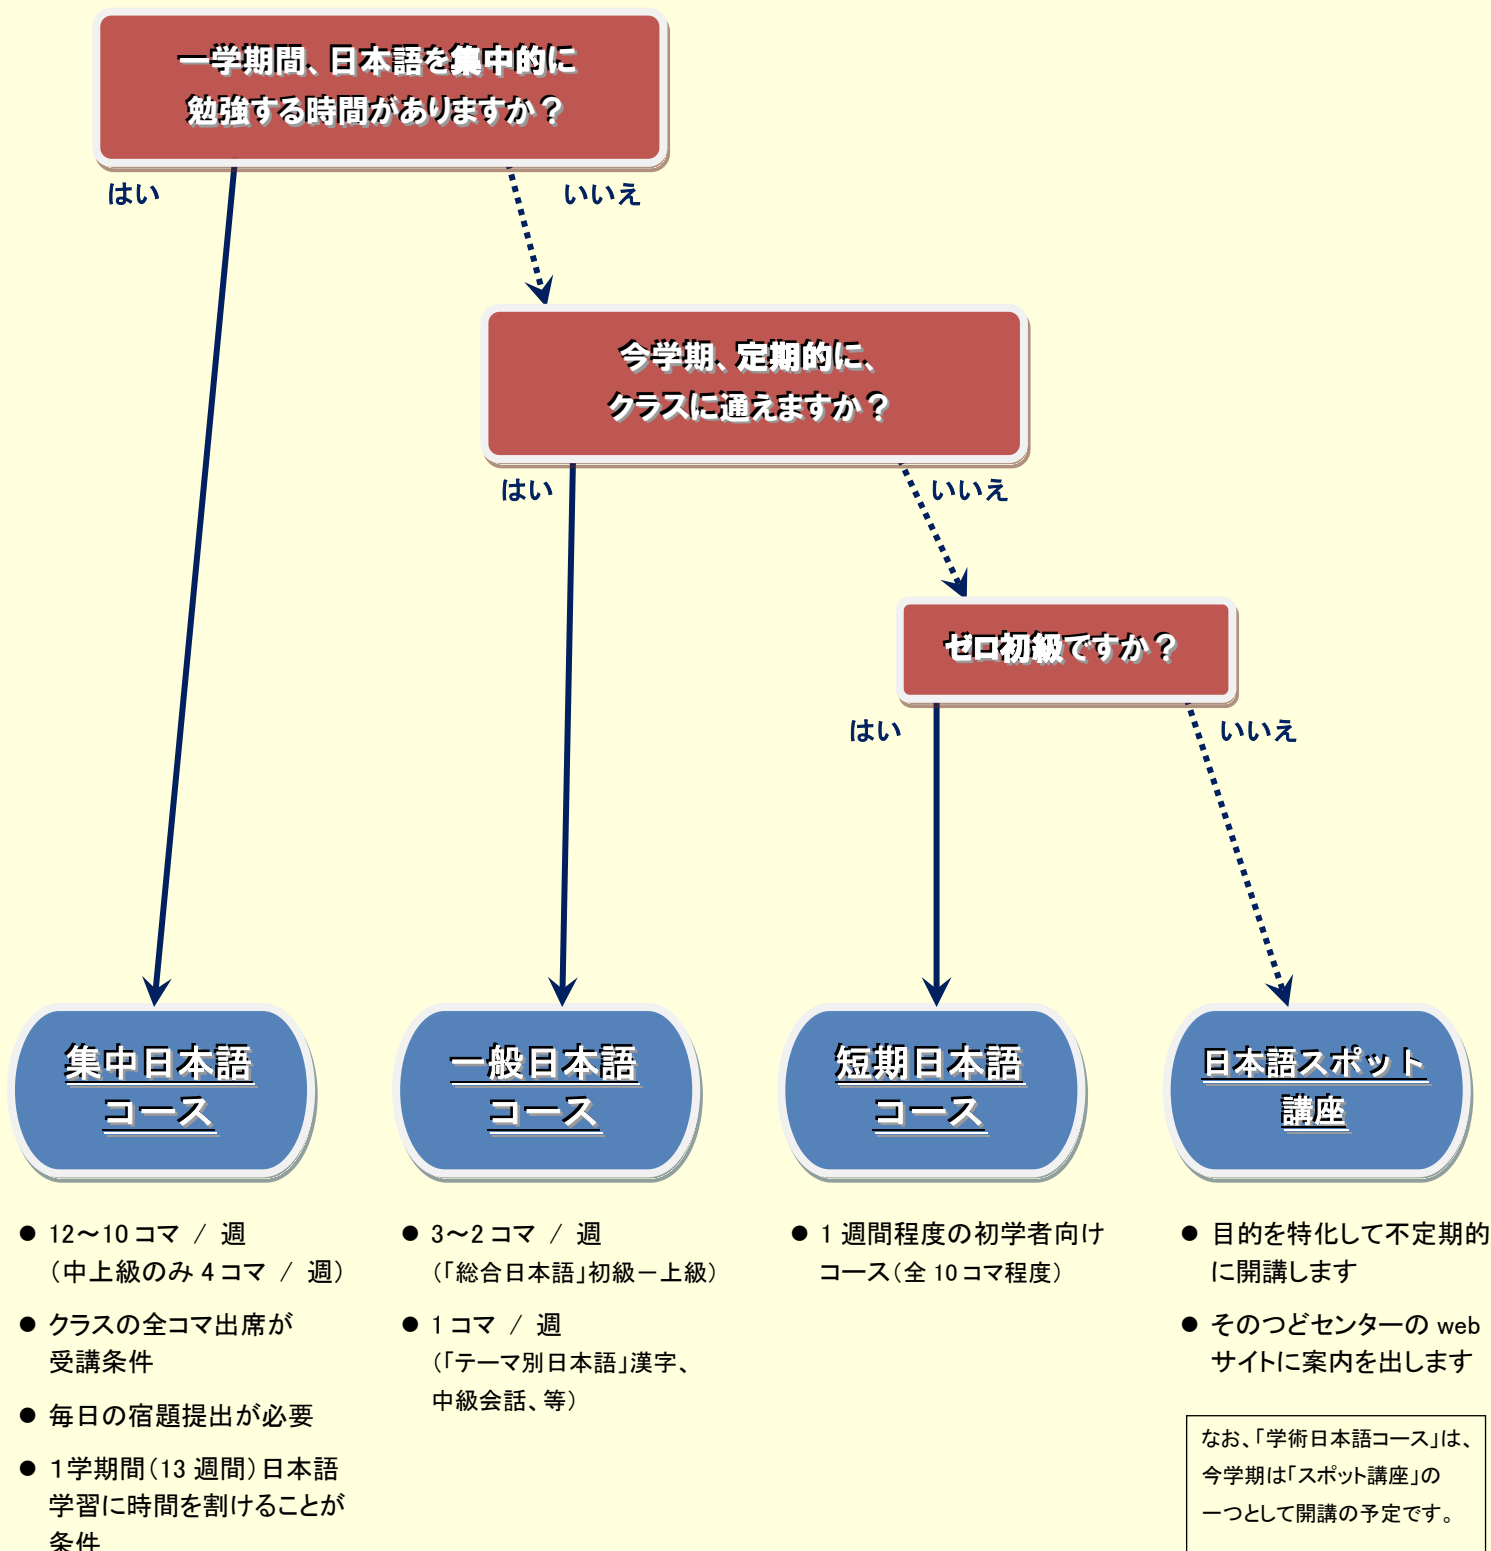

コースナビ

*コースによって申し込み資格が違います。詳しくは、[センターwebサイト](#)をごらんください。